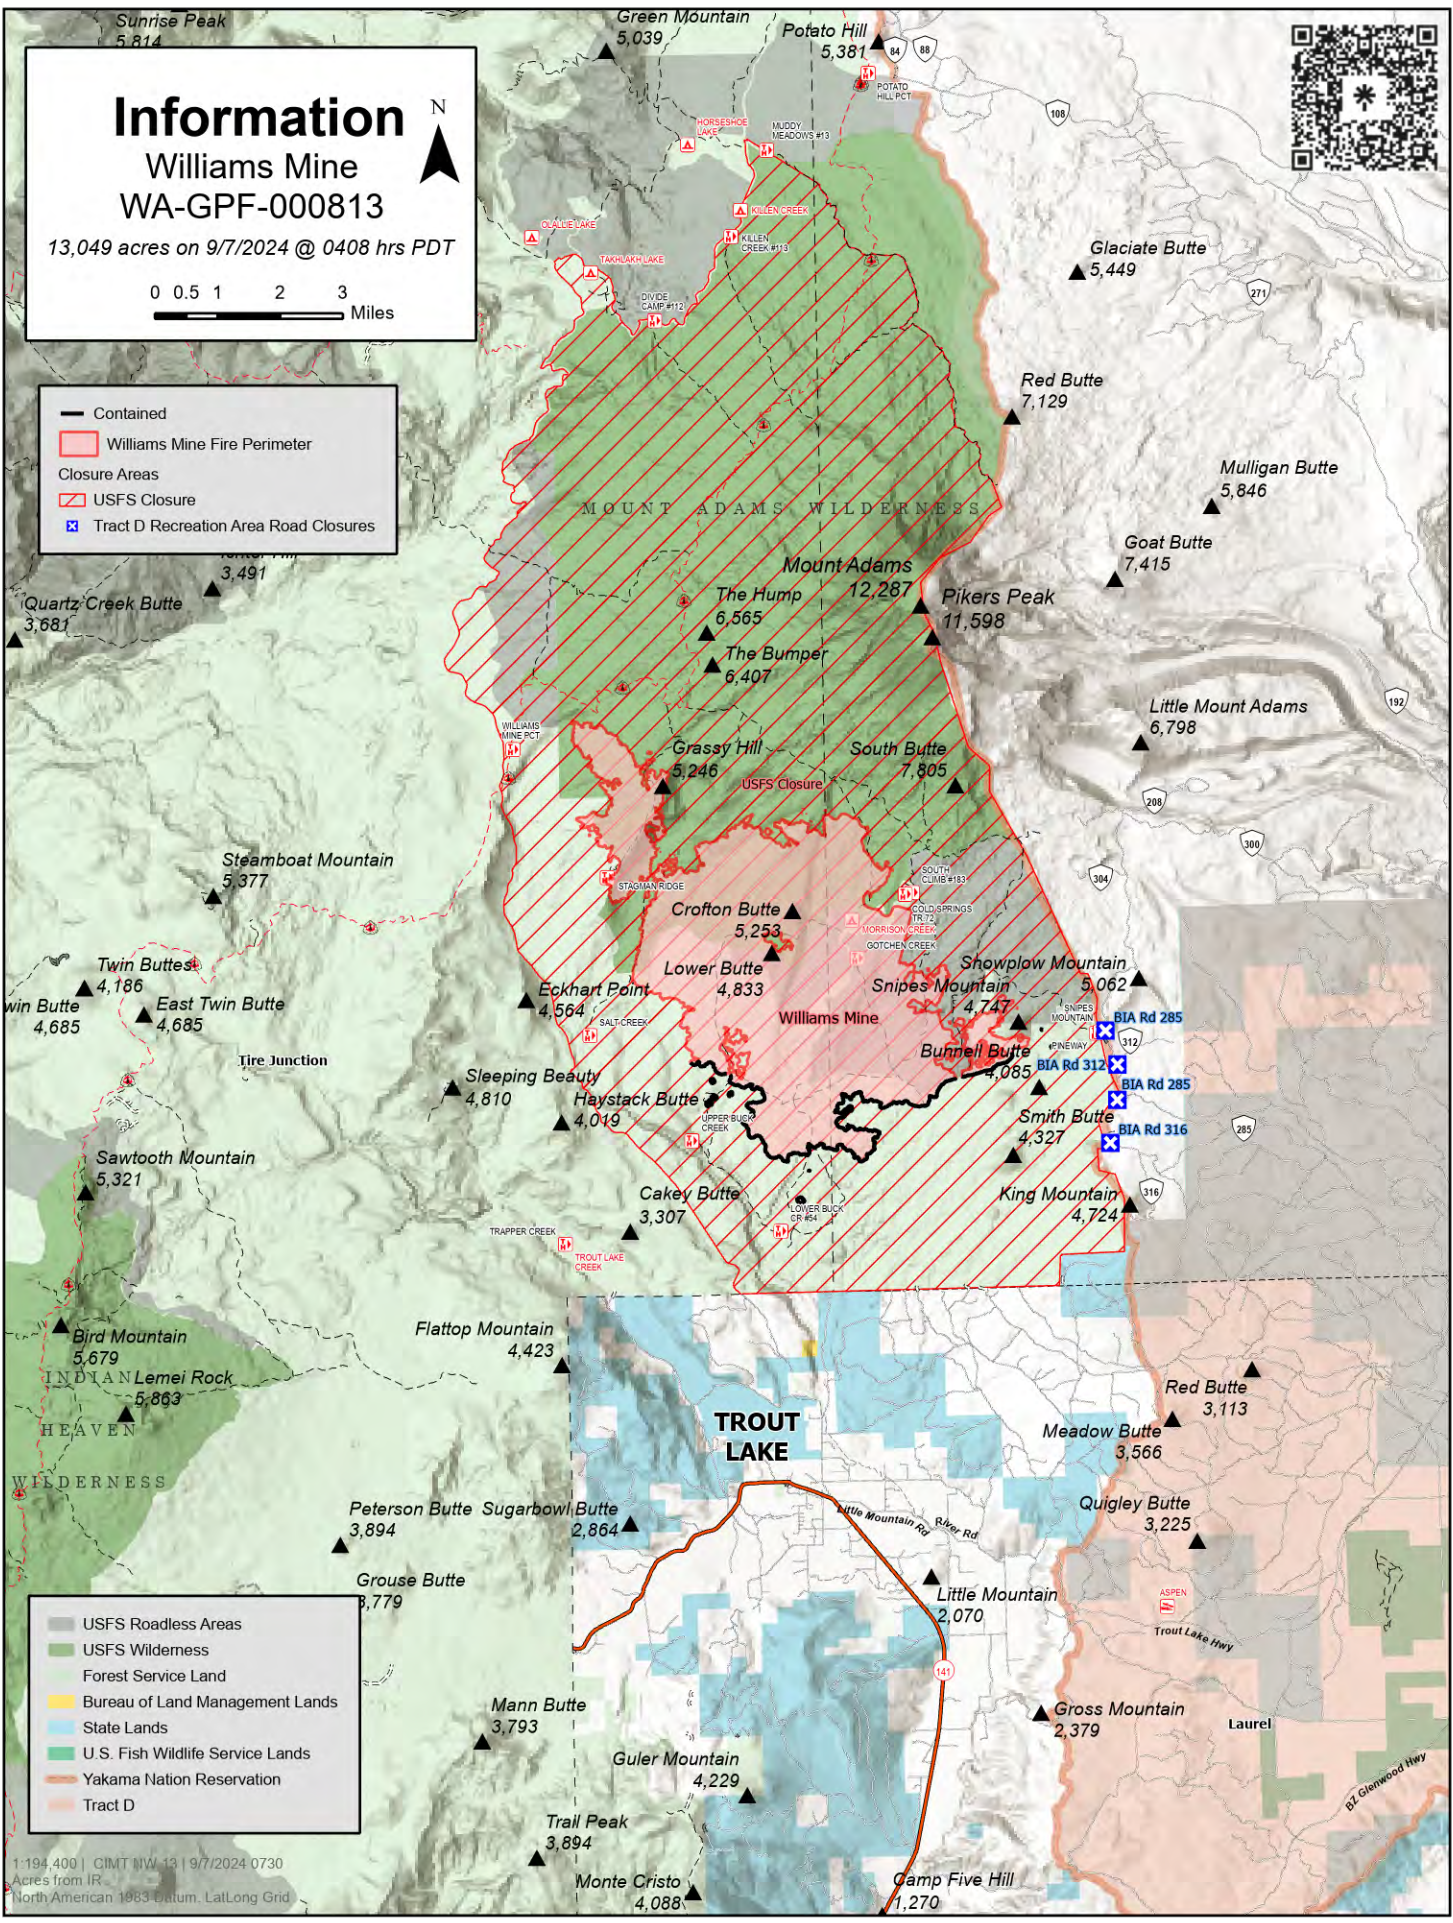

Information

Williams Mine
WA-GPF-000813

13,049 acres on 9/7/2024 @ 0408 hrs PDT

- Contained
- ▭ Williams Mine Fire Perimeter
- Closure Areas
 - ▭ USFS Closure
 - ▭ Tract D Recreation Area Road Closures

1:194,400 | CIMT NW 13 | 9/7/2024 0730
Acres from IR
North American 1983 Datum - Lat/Long Grid